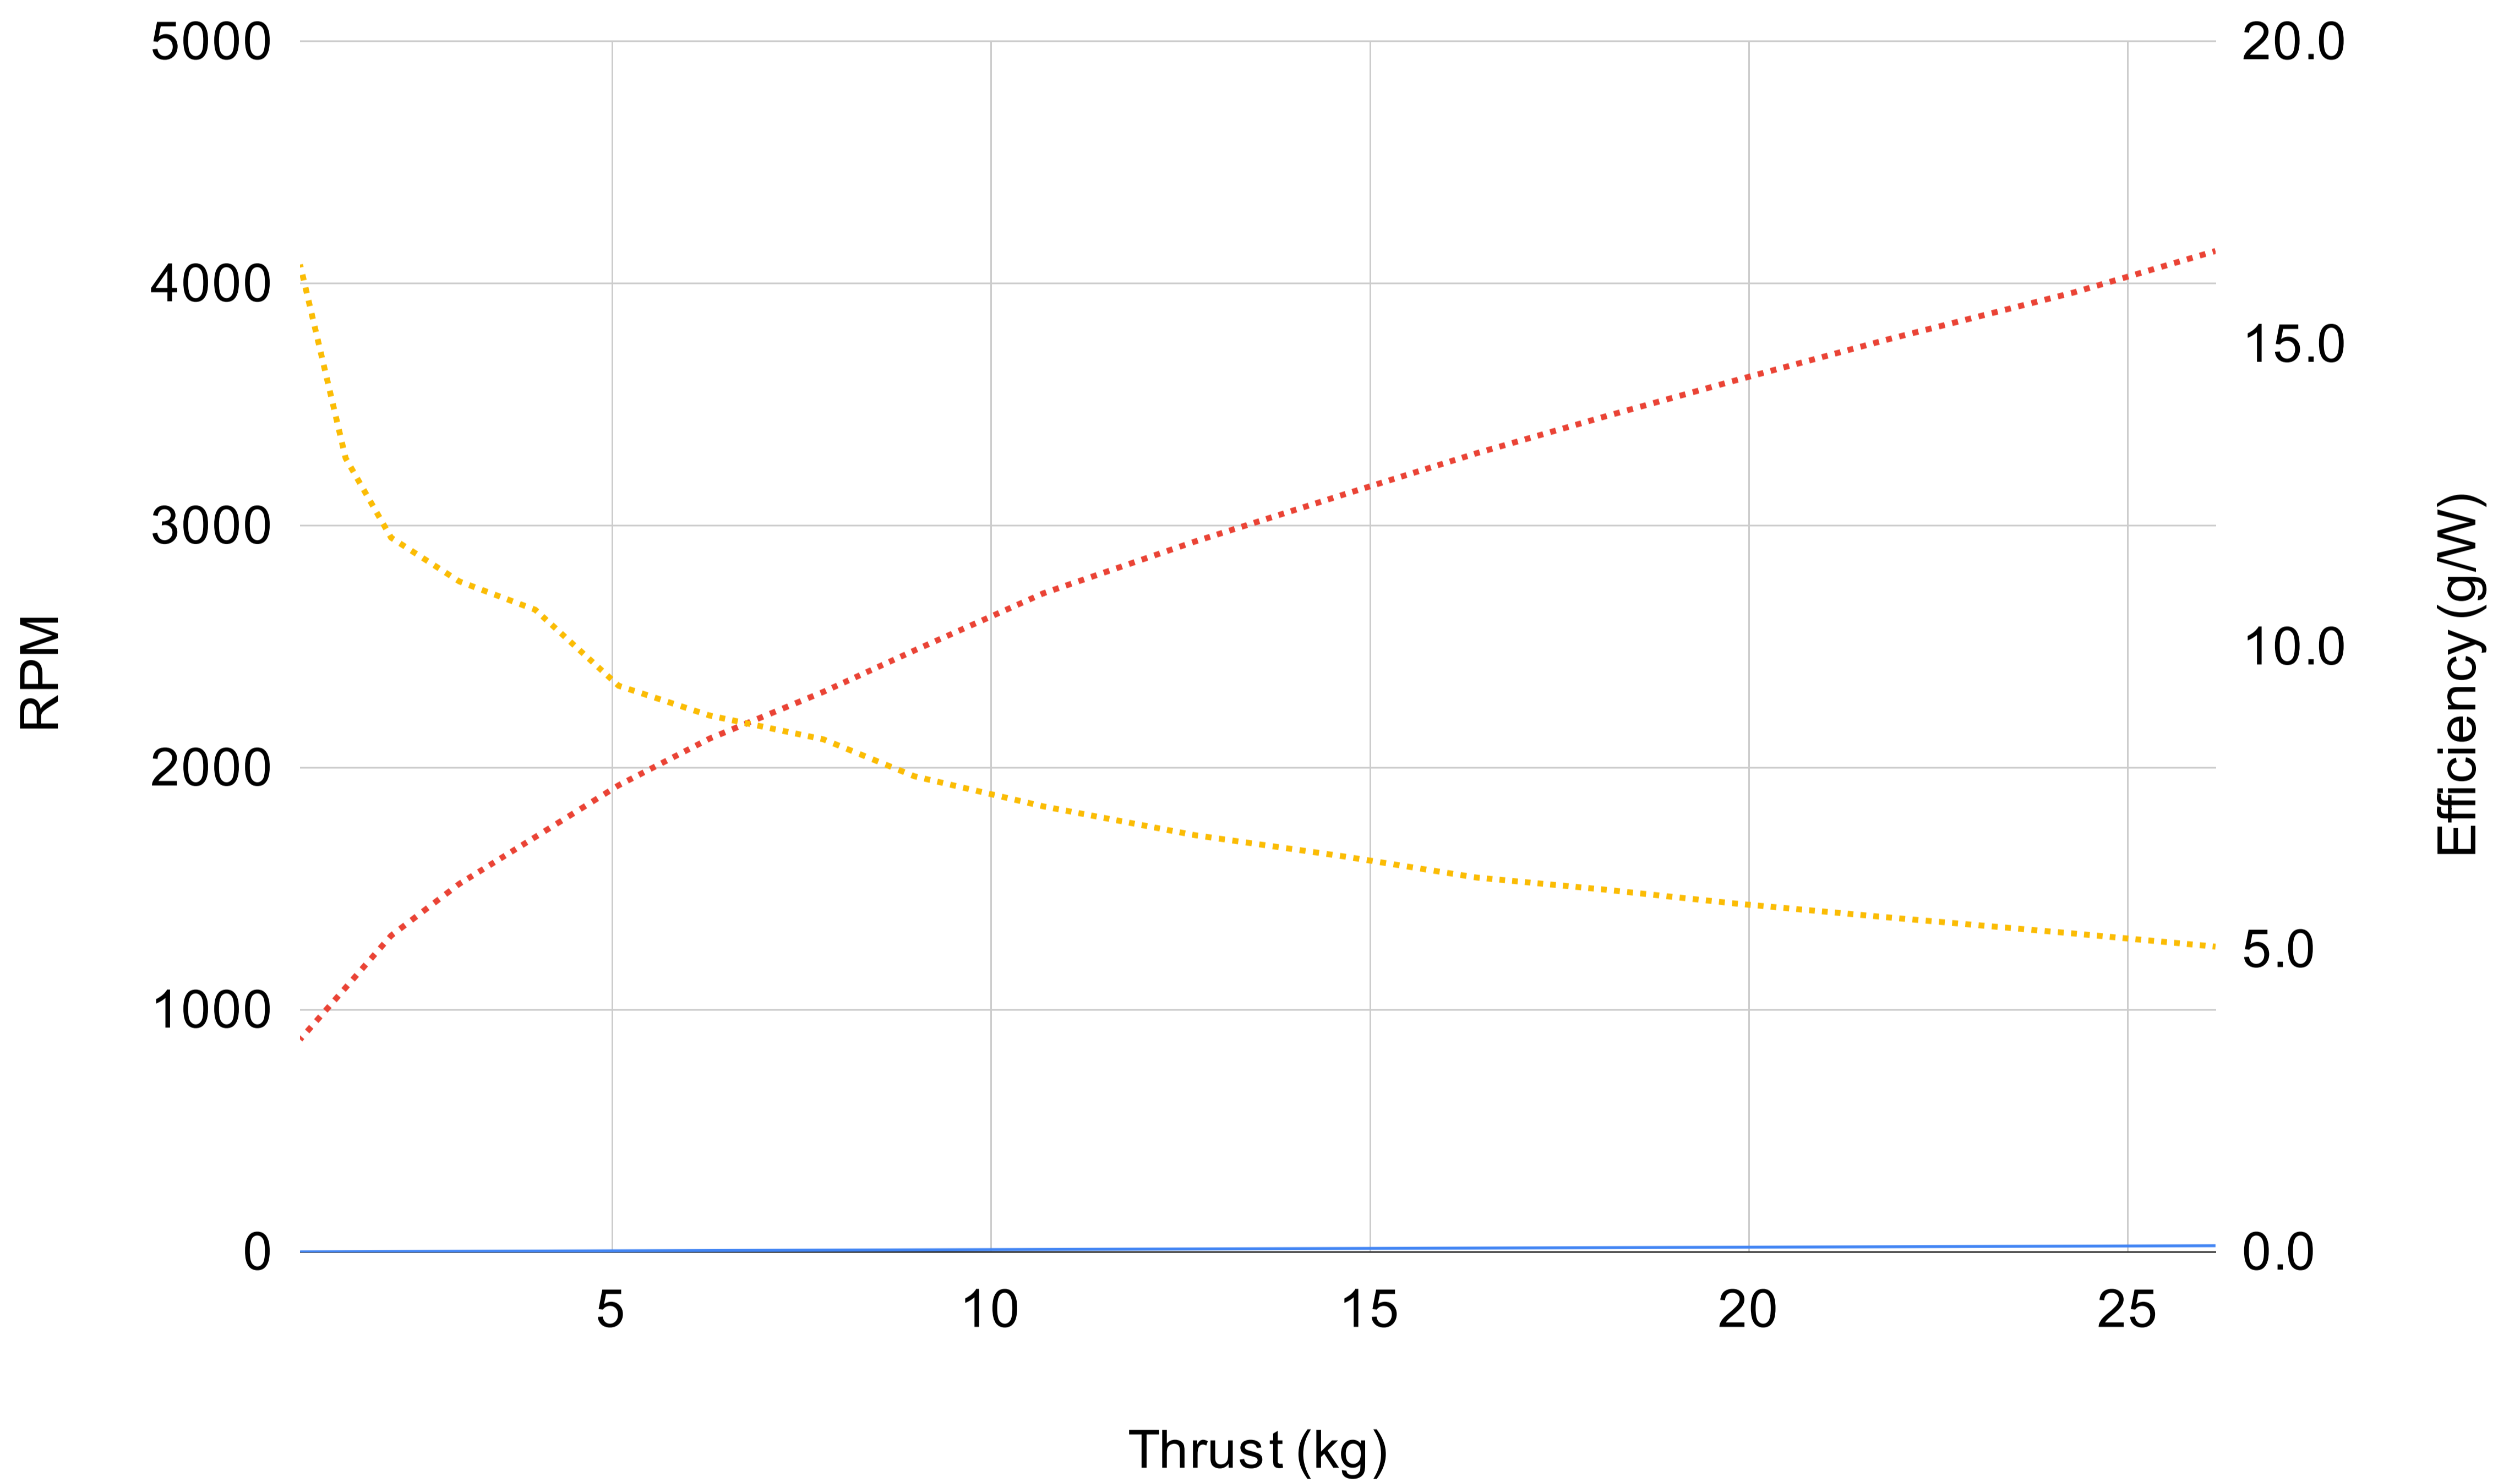

34

Diameter
(inches)

14

Pitch
(inches)

26.2

Maximum
Thrust (kg)

225

Weight
(grams)

Product Specifications

Model	SRY 34x14
Weight	225 grams
Maximum Thrust	26.2 kg @ 4100 RPM

Material	Carbon Fibre
Factor of Safety	>2.5
Operating Temperature Range	-40°C to 90°C

Performance Chart [RPM & Efficiency (g/W) / Thrust (kg)]

■ RPM ■ Efficiency (g/W)

Bench tested at 3000ft (1km) MSL 28°C in Bengaluru

Performance Table

RPM	Thrust (kg)	Torque (N·m)	Mechanical Power (W)	Efficiency (g/W)
1114	1.7	0.9	106	15.7
1521	3.4	1.7	264	12.8
1928	5.3	2.5	509	10.5
2314	8.1	3.7	892	9.1
2721	11.4	5.1	1459	7.8
3150	14.6	6.6	2167	6.7
3471	18.1	8.2	2977	6.1
3792	22.0	9.9	3931	5.6
3964	24.5	11.0	4582	5.3
4157	26.2	11.7	5095	5.1